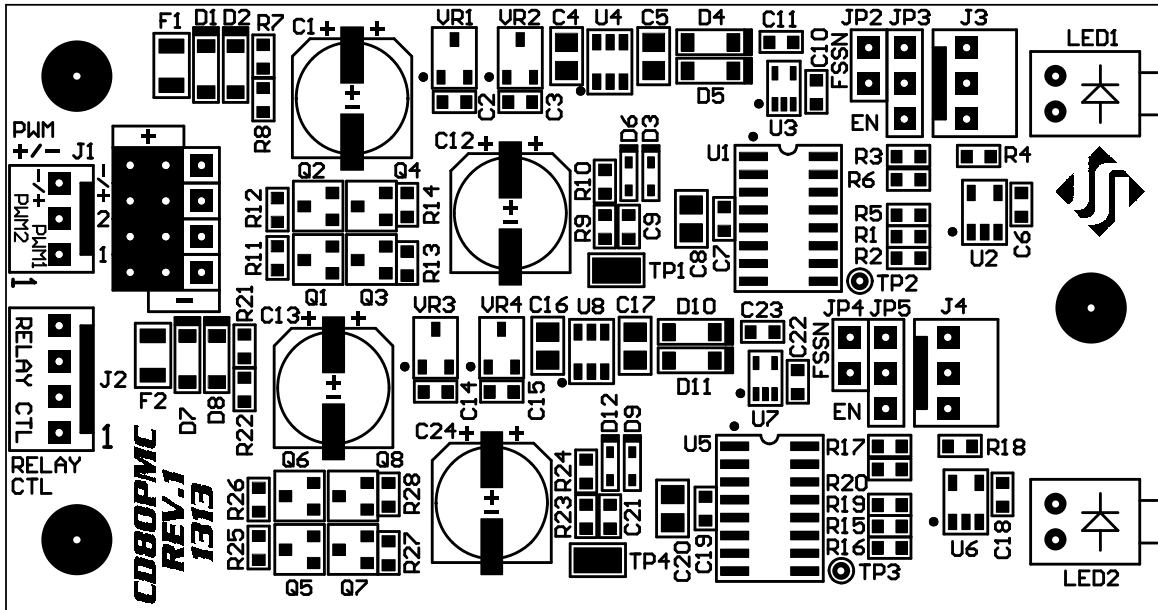

# CD80PMC

## PWM POLARITY SELECT JUMPERS

4 X JUMPERS

4 X JUMPERS